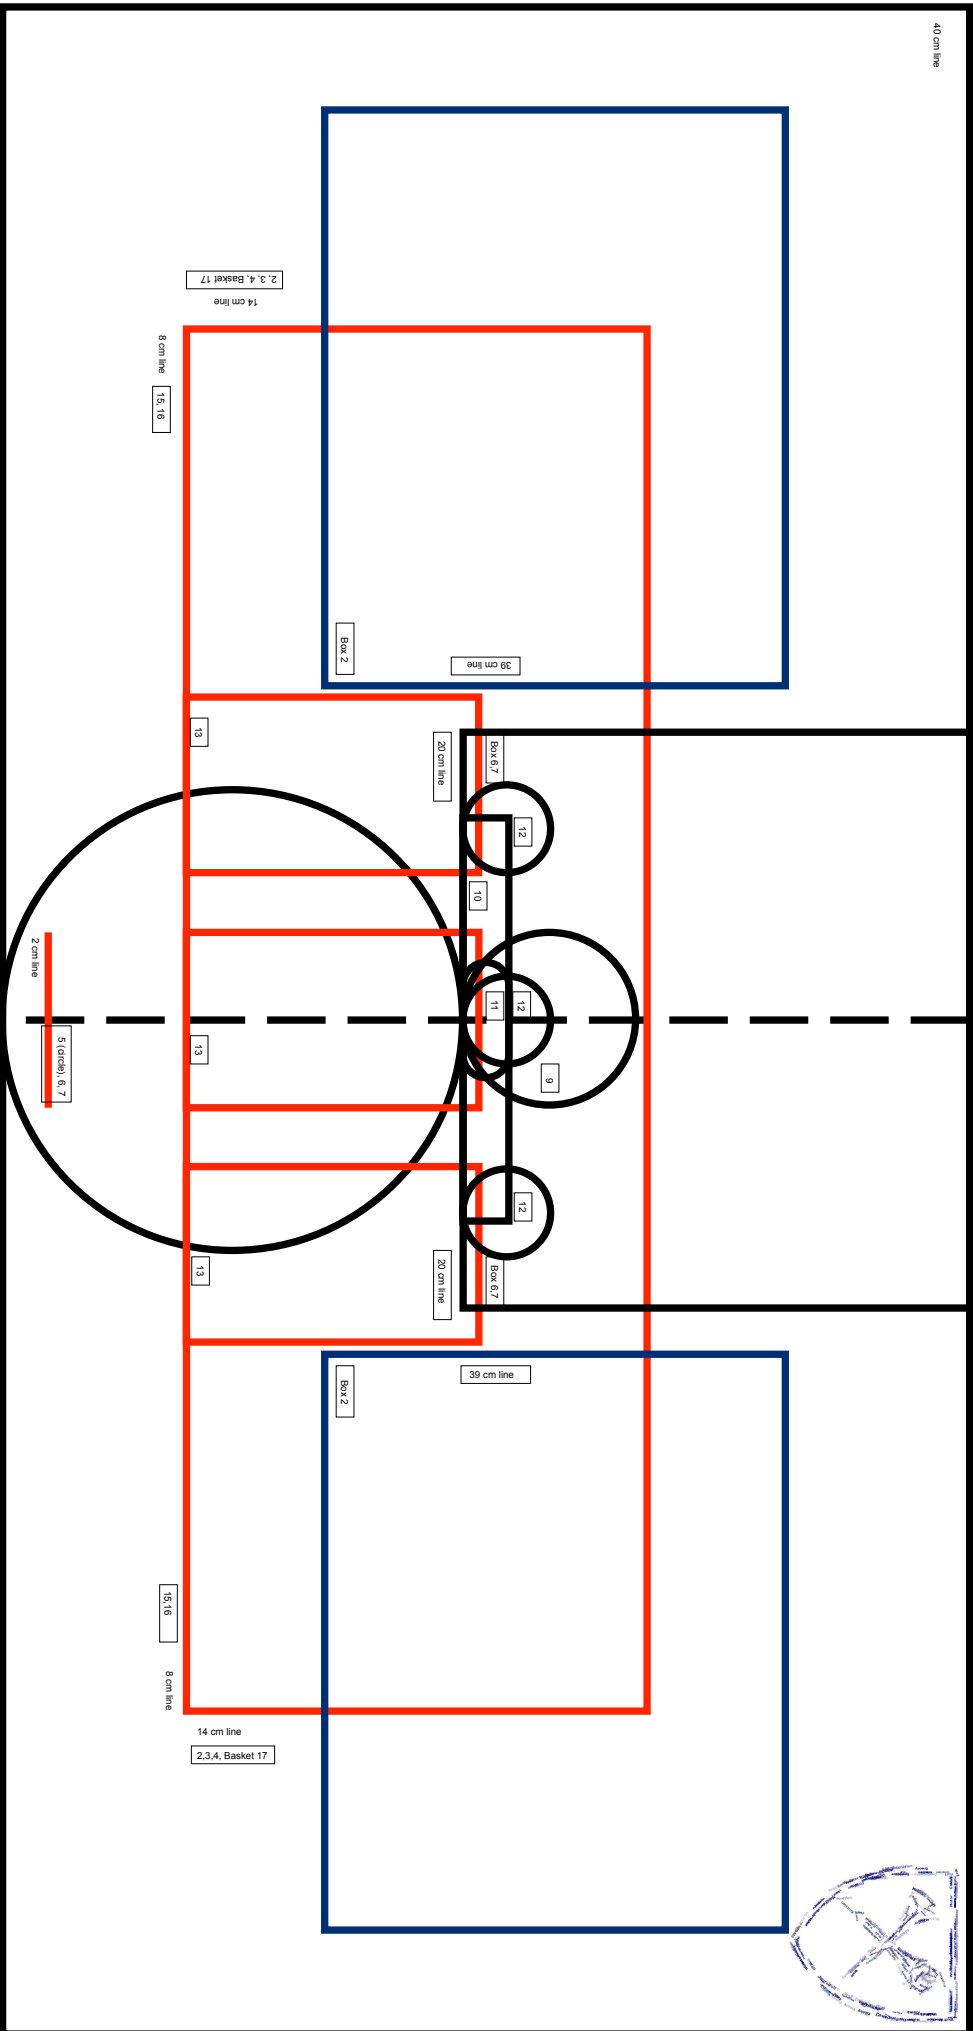

40 cm line

Wolf Motor Function Test™

Copyright Emory University, CRM 2011. All Rights Reserved

Printing Instructions

- Save document to disk/cd/portable drive
- Bring disk to local print shop or Kinkos
- Document size is to scale
 - (to view document size click “File” → “Page Setup”
 - 88 cm by 44 cm
 - about 35 in by 17.5 in
- Ask for a proof before final to make sure that it looks ok
 - Proof should be free...
- To thicken lines
 - select all of first slide
 - Right click select “format object”
 - On the “colors and lines” tab change the line weight appropriately
 - Or just trace with a marker after printing